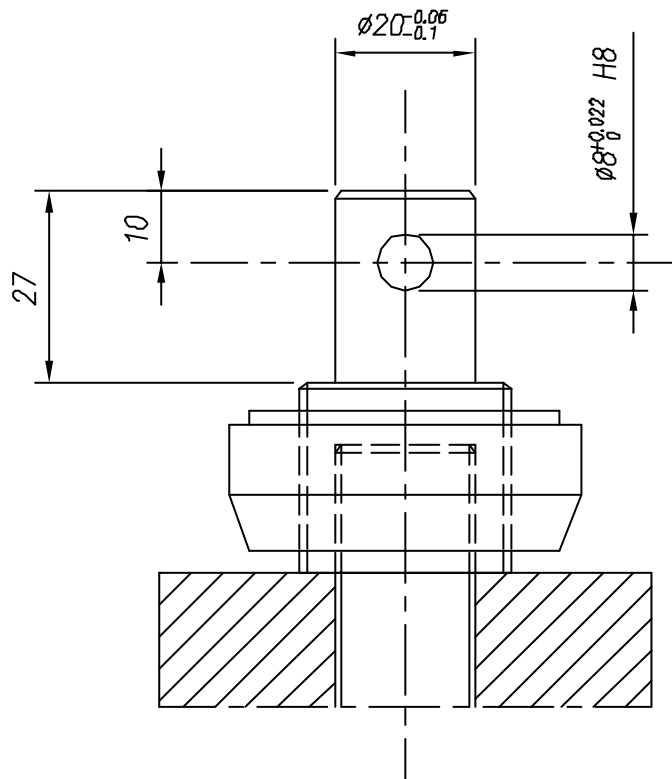

Tools coupling for SUN/500-/1000-/2500

Foglio 1 / 1

Comm.

detail of tools coupling

Dimension are in mm.

detail of coupling for testing machine SUN

Data: 09/07/01

Dis. GREMASCHI