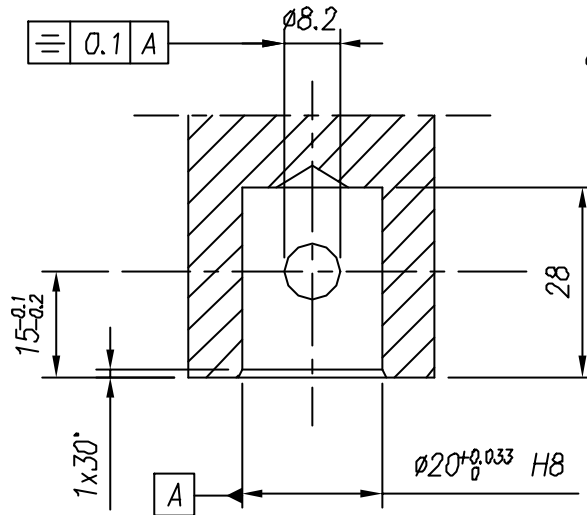

Tools coupling for SUN/500-/1000-/2500

Foglio 1 / 1

Comm.

detail of tools coupling

Dimension are in mm.

detail of coupling for testing machine SUN

Data: 09/07/01

Dis. GREMASCHI